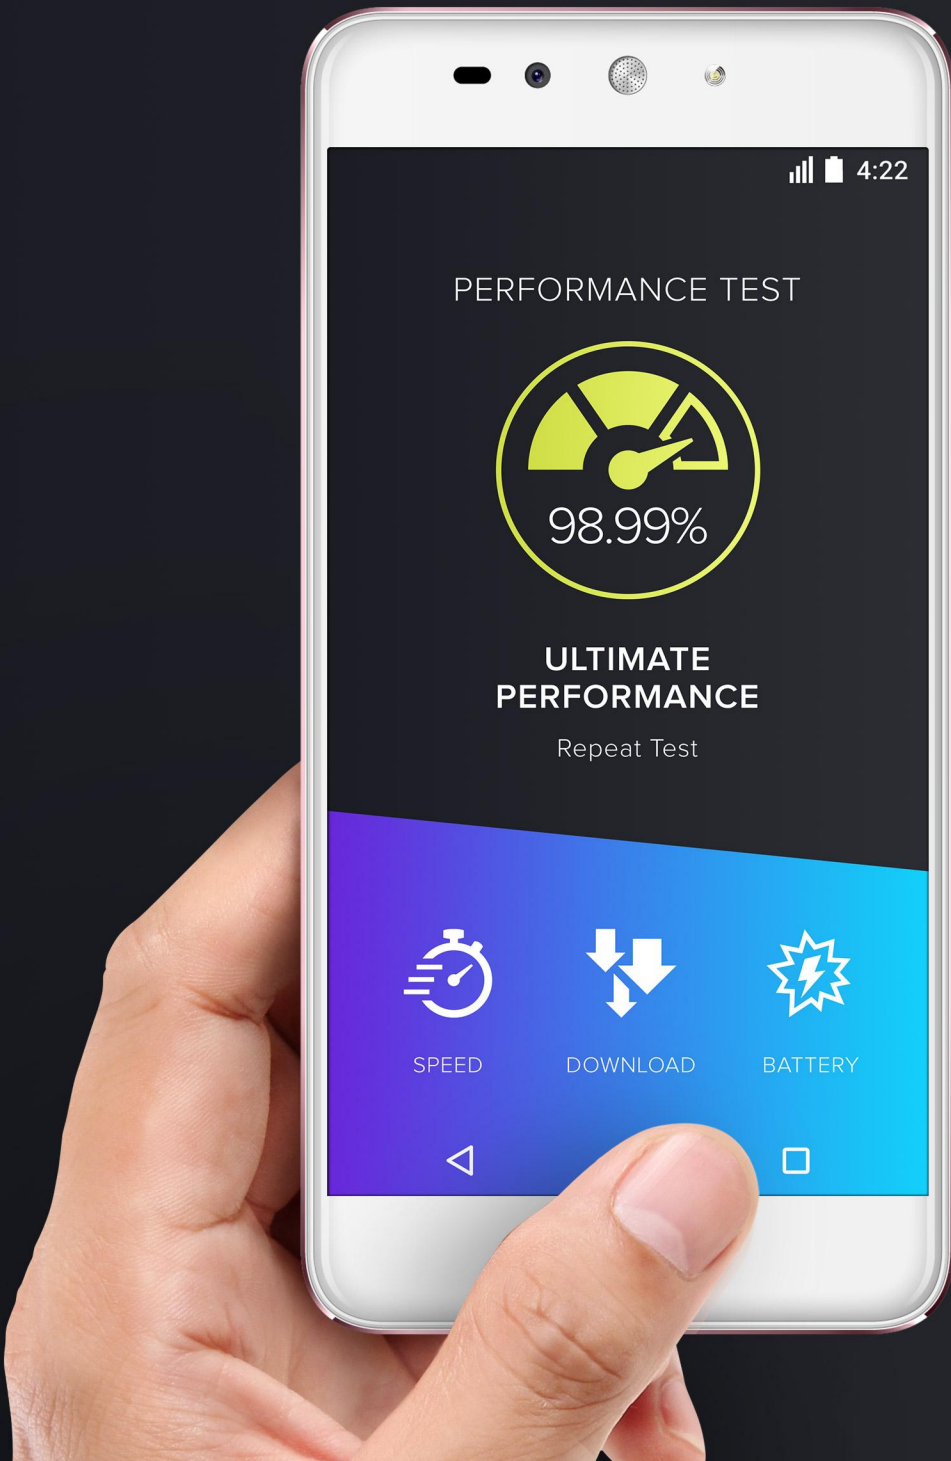

## High Resolution Display

The big, beautiful 5.5" HD display is perfect for your videos, games, work and sharing your screen with friends.

## Curved Display

Experience any viewing angle in all their splendor with GRAND XL LTE's curved display panel. Designed with a much more improved touch panel for more efficient user reliability.