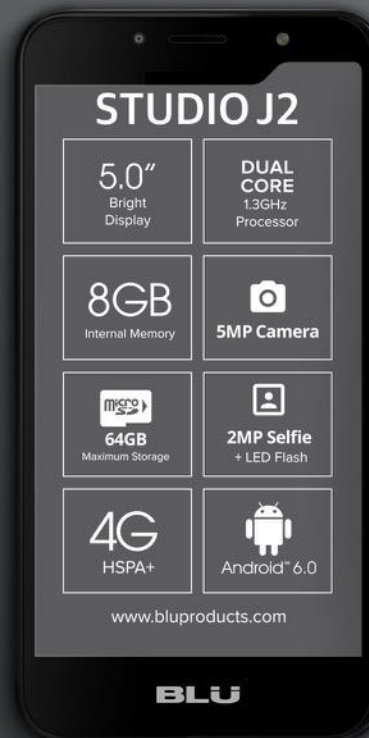

STUDIO J2

Quick Guide / Guia Rapida / Guia Rapido / Guide Rapide

PACKAGE CONTENTS