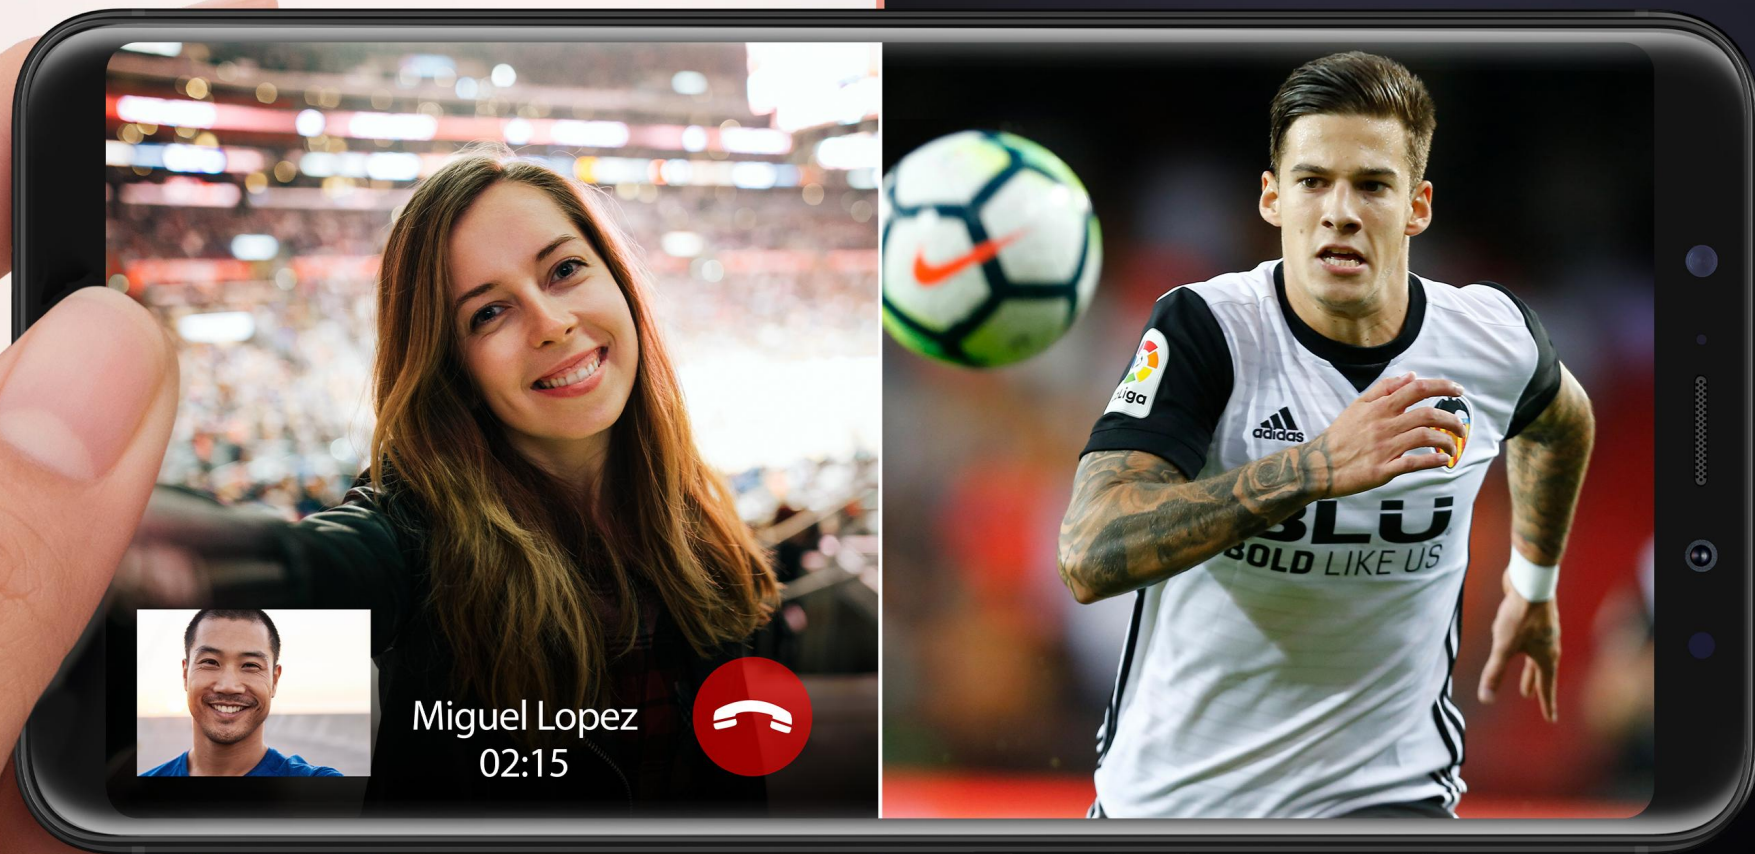

Selfie or group shot, the 18:9 will fit everyone in the picture that will be all the hype on any social media platform.

16mp
selfie camera
w/ LED flash

Power House

With a Qualcomm Snapdragon 425 chipset powering the 1.4GHz Quad Core processor, the VIVO XL3 PLUS has the capacity for all the multitasking you so desire. Watch all your favorite movies, play all your game and never miss a beat with the graphic enhancing Adreno 308 GPU.

Split Screen Action

The VIVO XL3 PLUS display has more than sufficient space to use two applications simultaneously. The split screen feature allows you to a message on one half of the screen while watching your favorite TV show on the other. Much more efficient than your average smartphone.