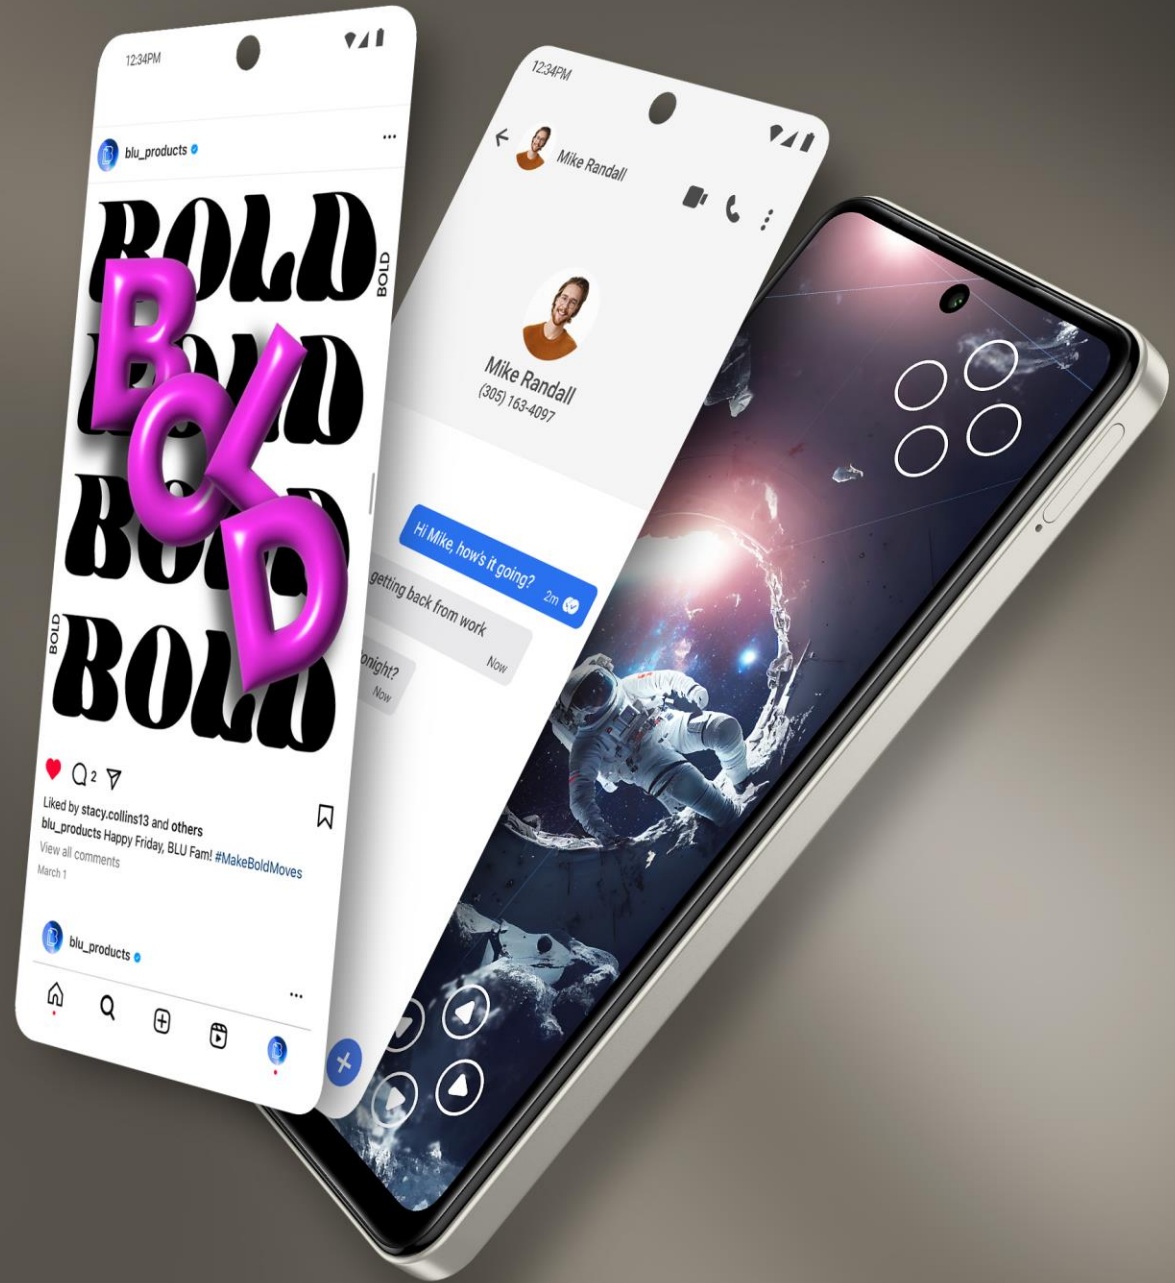

K10

Powerhouse

K10 offers 128GB of storage, ensuring ample space for all your digital content.

Underneath its sleek exterior, the K10 houses an impressive octa-core processor, delivering exceptional multitasking capabilities and seamless handling of demanding tasks with lightning-fast speed.

128GB Internal Storage
12GB (4GB + 8GB Xtra RAM)