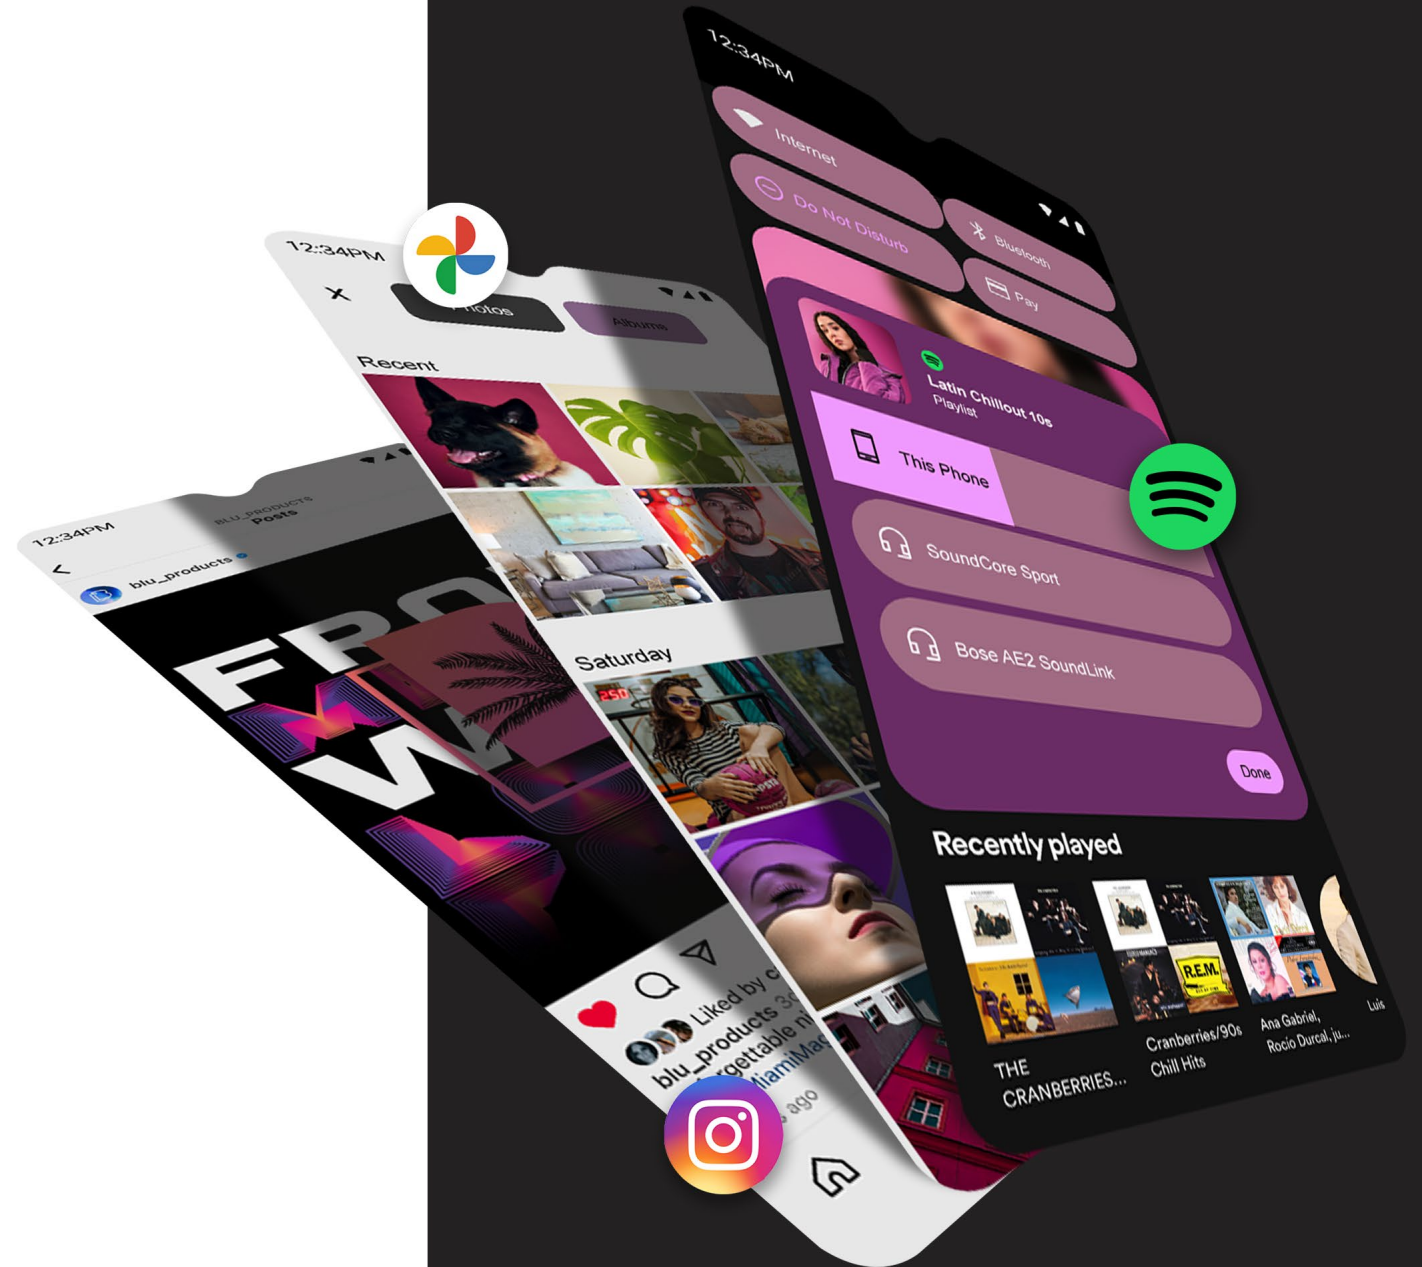

Dynamic Power

The Octa-Core Processor in the **C9** adeptly manages numerous tasks, guaranteeing fluid performance for effortless multitasking, encompassing gaming, video streaming, and social media browsing.

1.6GHz Octa-Core
64GB Internal Storage
4GB (2GB + 2GB Xtra RAM)