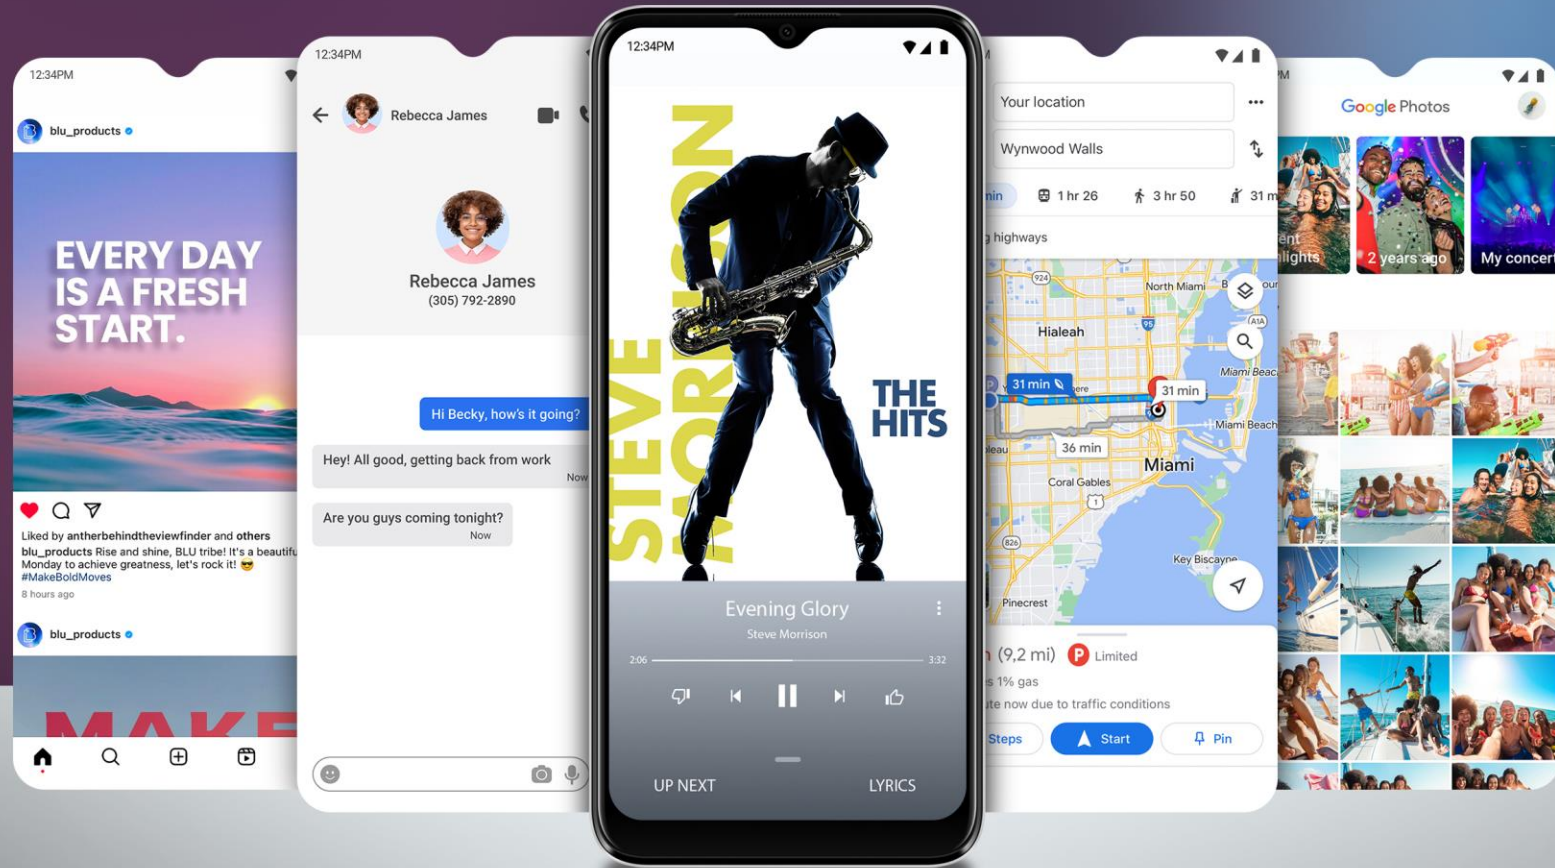

Powerful Quad-Core

Experience blazing-fast performance as you breeze through all your tasks with the powerful and efficient 2.0GHz Quad-Core processor, complemented by a large ARM Cortex-A75 core. Plus, with a generous 64GB of internal storage, all your files are just a touch away.

2.0GHz Quad-Core Processor
64GB Storage | Up to 6GB (2GB+4GB Xtra RAM)