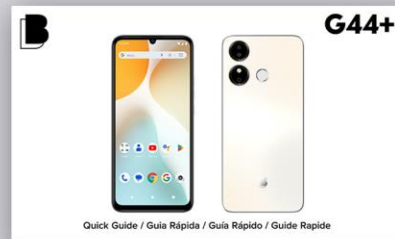

Quick Guide