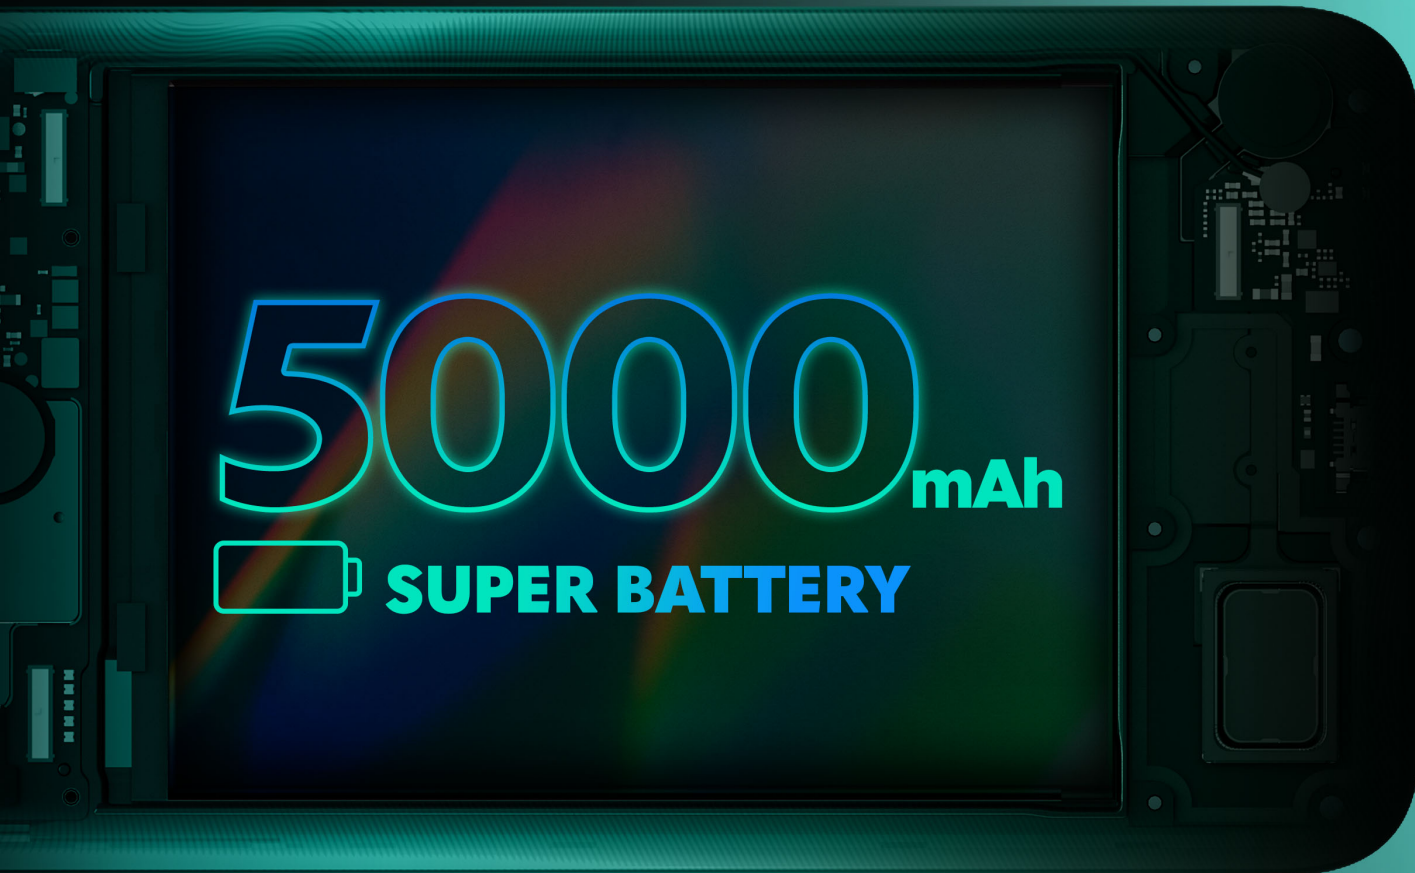

G61

5000mAh

SUPER BATTERY

SUPER BATTERY

The G61 is packed with a 5,000mAh long lasting battery so you're always ready to go.