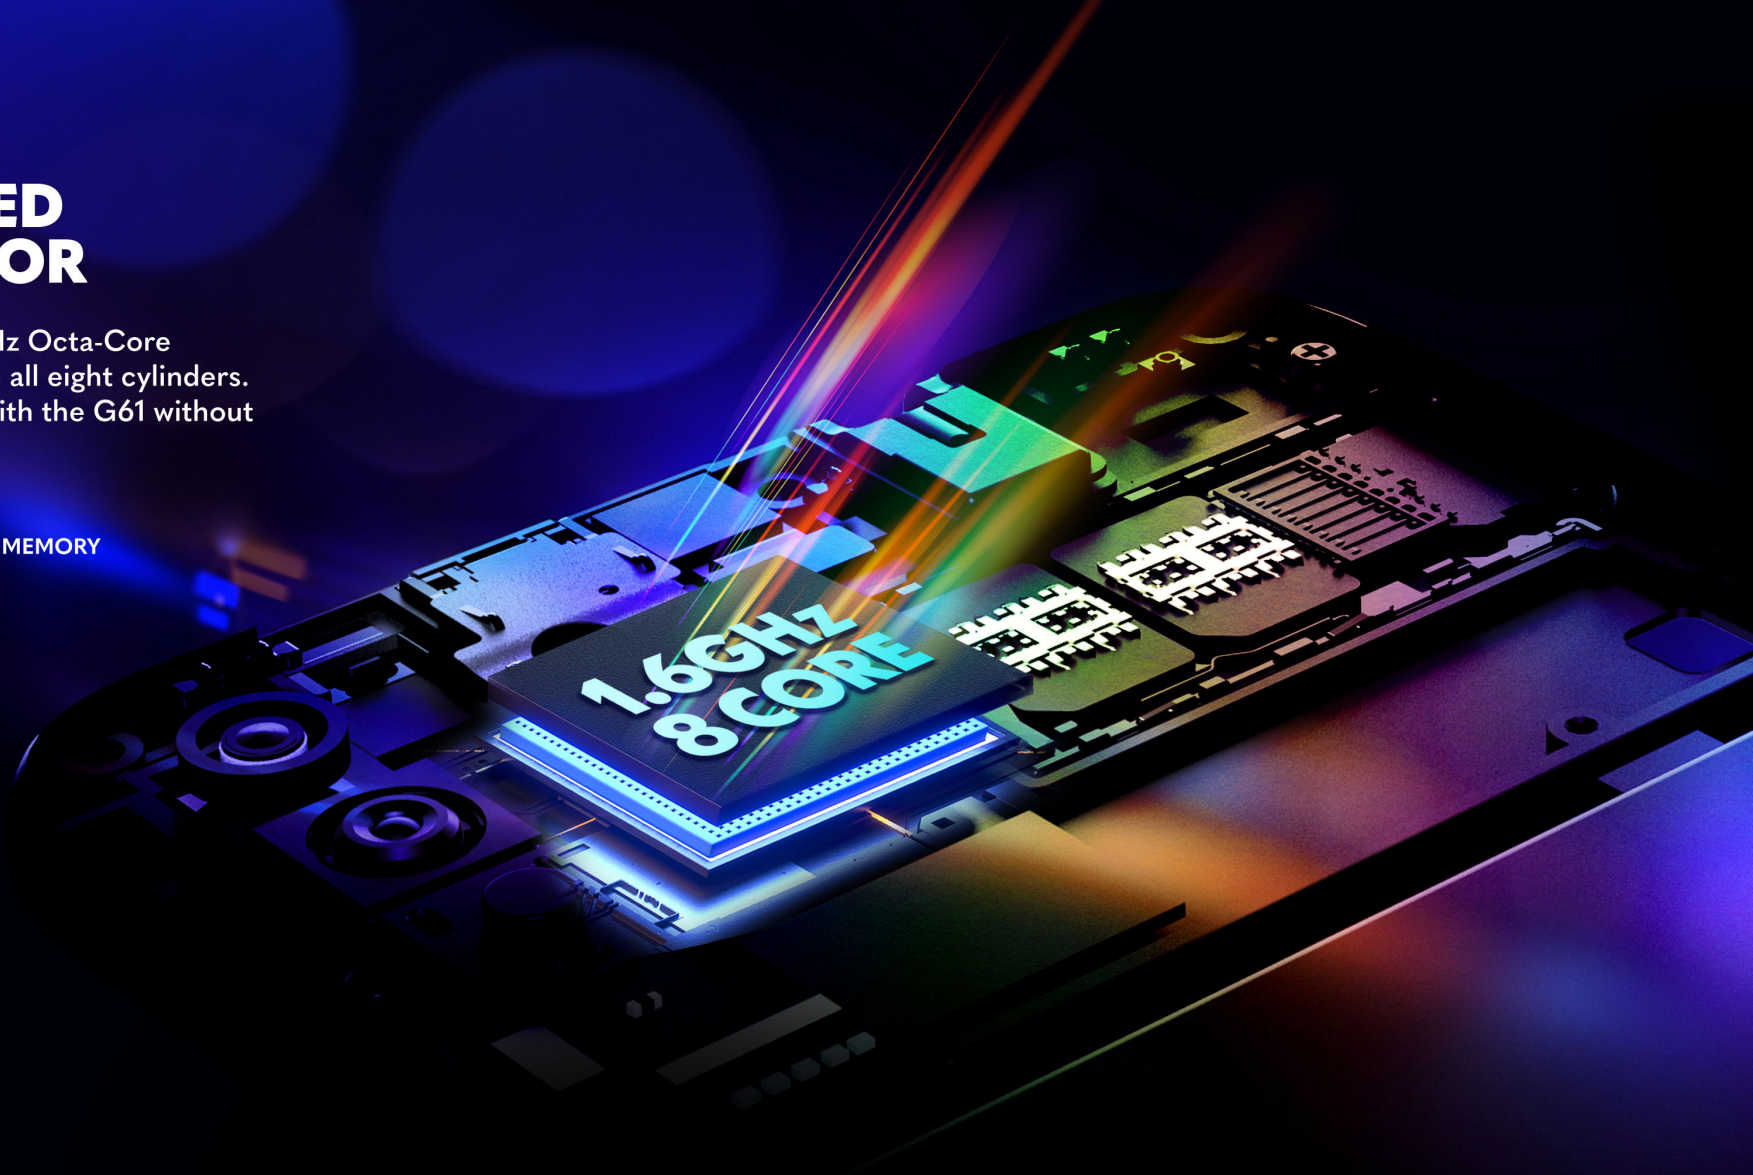

G61

ADVANCED PROCESSOR

Full blitz with a 1.6GHz Octa-Core processor banging on all eight cylinders. Multitask like a pro with the G61 without breaking a sweat.

64GB INTERNAL MEMORY
3GB RAM