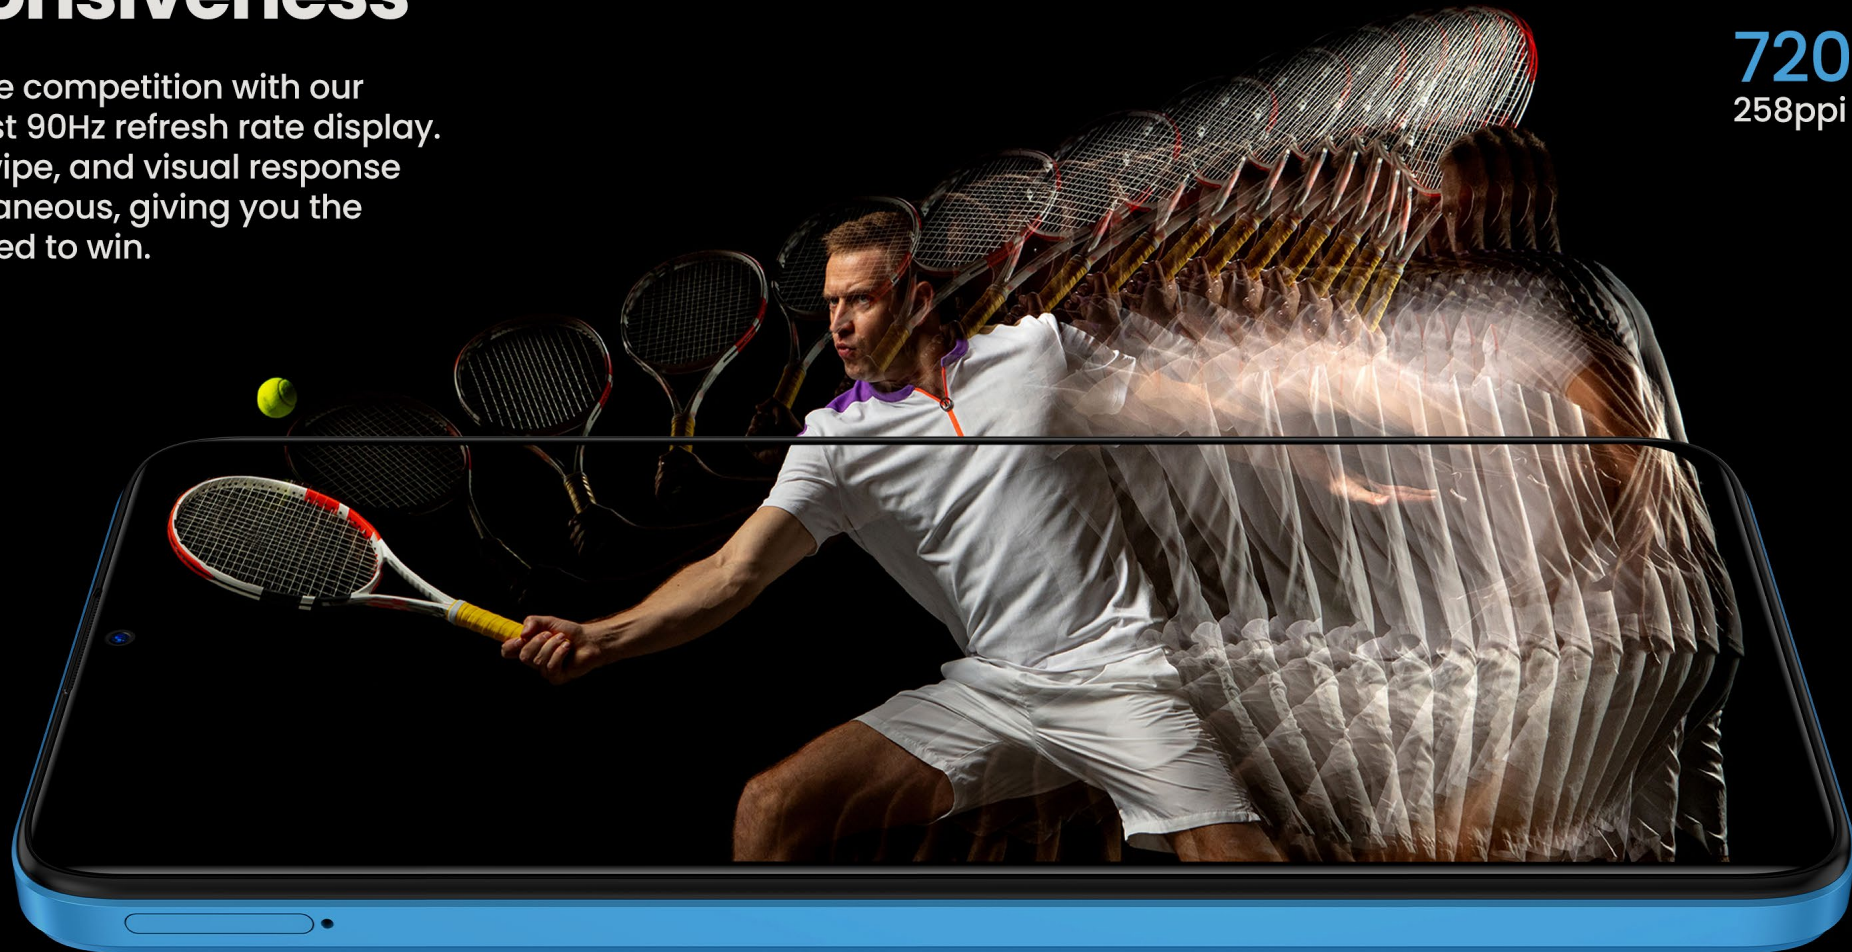

Unrivaled Responsiveness

Dominate the competition with our lightning-fast 90Hz refresh rate display. Every tap, swipe, and visual response feels instantaneous, giving you the edge you need to win.

6.8" HD+
Infinity Display

720 x 1600
258ppi

90Hz