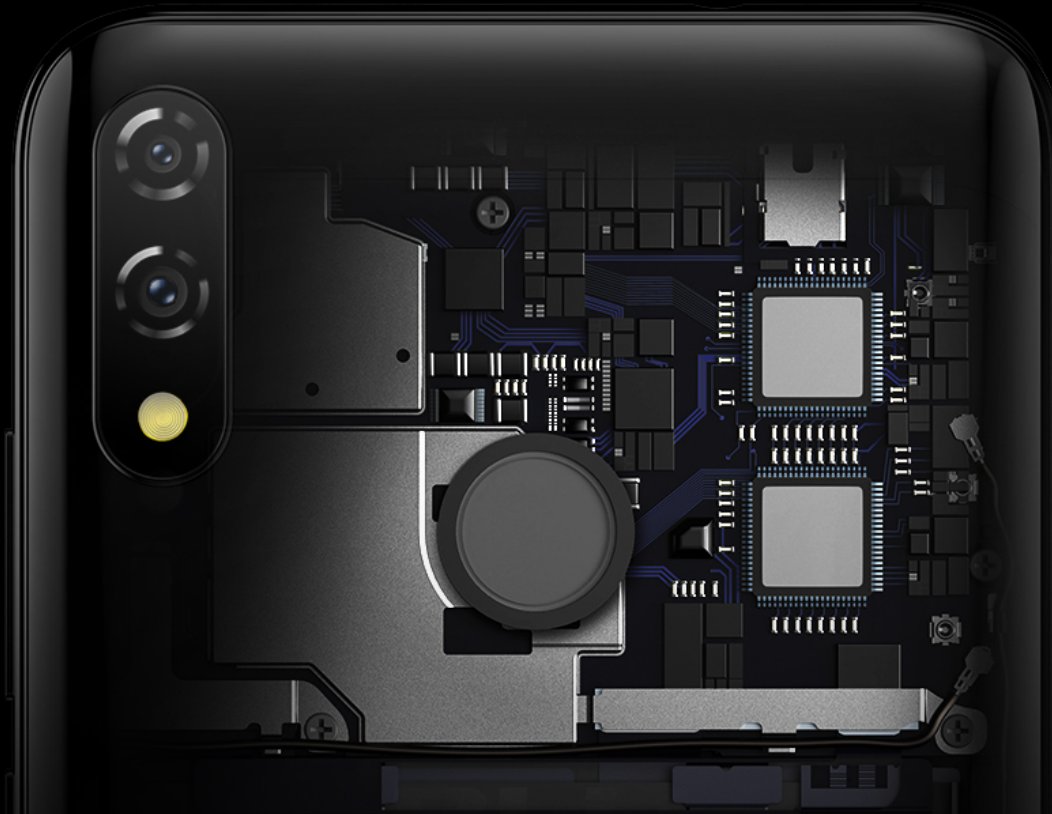

G8 DESIGNED
TO IMPRESS

BLÜ Products, Inc. Model: G8
Designed in Miami

G8

DESIGNED
TO IMPRESS

BLU
smartphones

G8 DESIGNED
TO IMPRESS

Key Selling Points

-  6.3" HD+ Infinity Display
720 x 1520 Resolution | 267ppi
-  Dual Main 13 Megapixel + Depth Sensor
with LED Flash
-  13 Megapixel Selfie
-  Octa-Core 1.6GHz Processor
With ARM Cortex-A55 Chipset
-  64GB of Internal Memory | 3GB of RAM
-  Super 4,000mAh Battery
With Quick Charger
-  Encrypted Fingerprint Sensor
-  Android 9 Pie

DESIGN

Designed to Impress

The BLU G8 is designed with state of the art finish, incorporating a pattern with gradient effect through film. This precise texture layout with vivid color distribution results in a metallic cover that is second to none. Paired with a mirror like metal finish on the middle housing that blends to give the device a super slim profile.

Available in Black, Blue, Red, Brown Leather, Blue Leather, and Black Leather.

DISPLAY

A Real-Life Experience

Nothing is more important than a grand display that shows lifelike imagery. Equipped with a 6.3 inch HD+ display with a 720 x 1520 resolution and 267ppi, the G8 is a dream come true. Experience all your videos and pictures with a bright and vivid display that is perfect for all.

19:9 ASPECT RATIO | 81% SCREEN TO BODY RATIO | 420 NITS OF BRIGHTNESS | 720 X 1520 RESOLUTION

PROCESSOR

Built to Perform

The heart of the G8 is a 1.6GHz Octa-Core processor with ARM Cortex-A55 chipset that when called upon will multi-task at lighting speed performing at its peak for the best user experience. Whether you are replying emails, viewing a Netflix video or listening to your favorite tune the G8 will not disappoint.