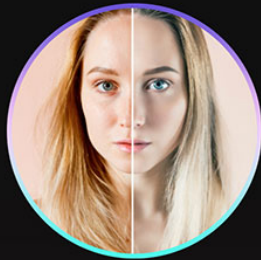

BEAUTY MODE

WIDE ANGLE 120°

96MP SUPER ZOOM

NIGHT MODE

PANORAMA

SLOW MOTION

PRO MODE

LIVE FILTERS