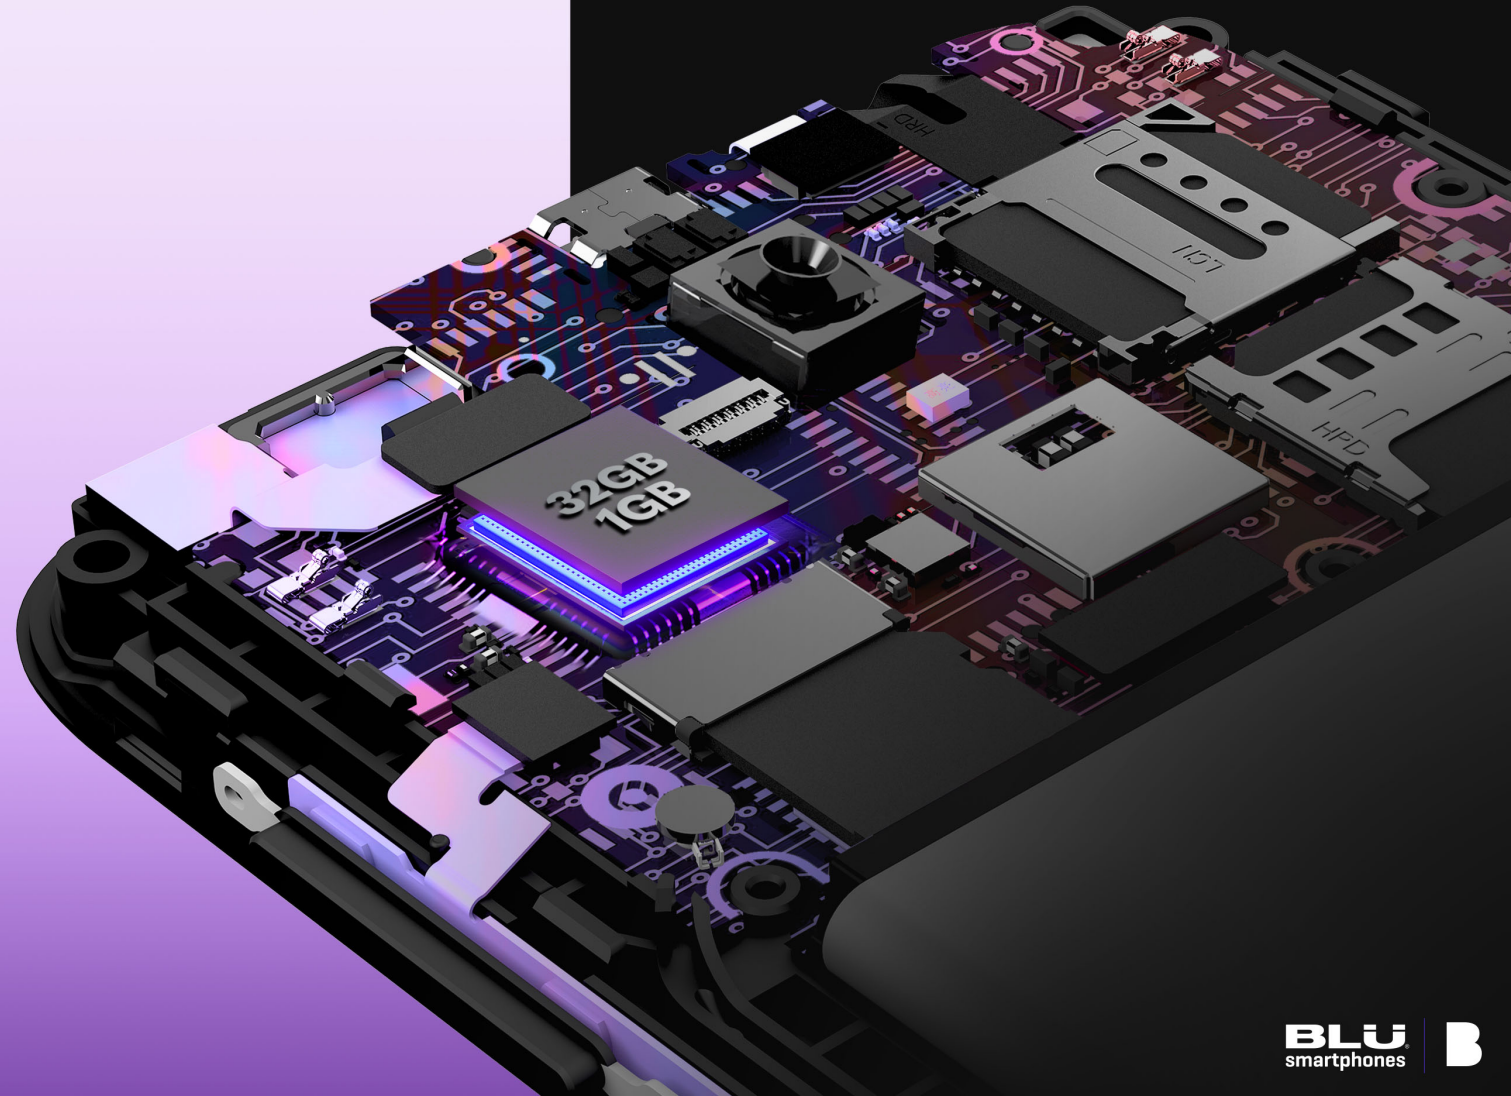

J5L

PERFORMANCE

Breeze through all the apps and daily tasks with no glitches with a powerful 1.4GHz Quad Core processor. From movies, emails, web surfing, nothing stands in the way.

32GB INTERNAL MEMORY
1GB RAM