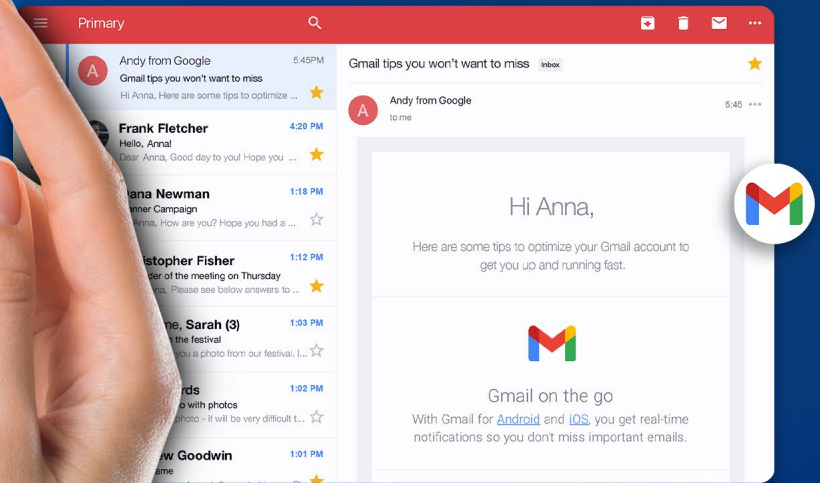

Performance

Rocking the latest power efficient Quad-Core chipset with 2.0GHz speed, the **M10L PRO** crunches through tasks effortlessly. Surf the internet, movie time or work, nothing stops the flow.

2.0GHz Quad-Core Processor
32GB Memory | 3GB RAM

M10LPRO