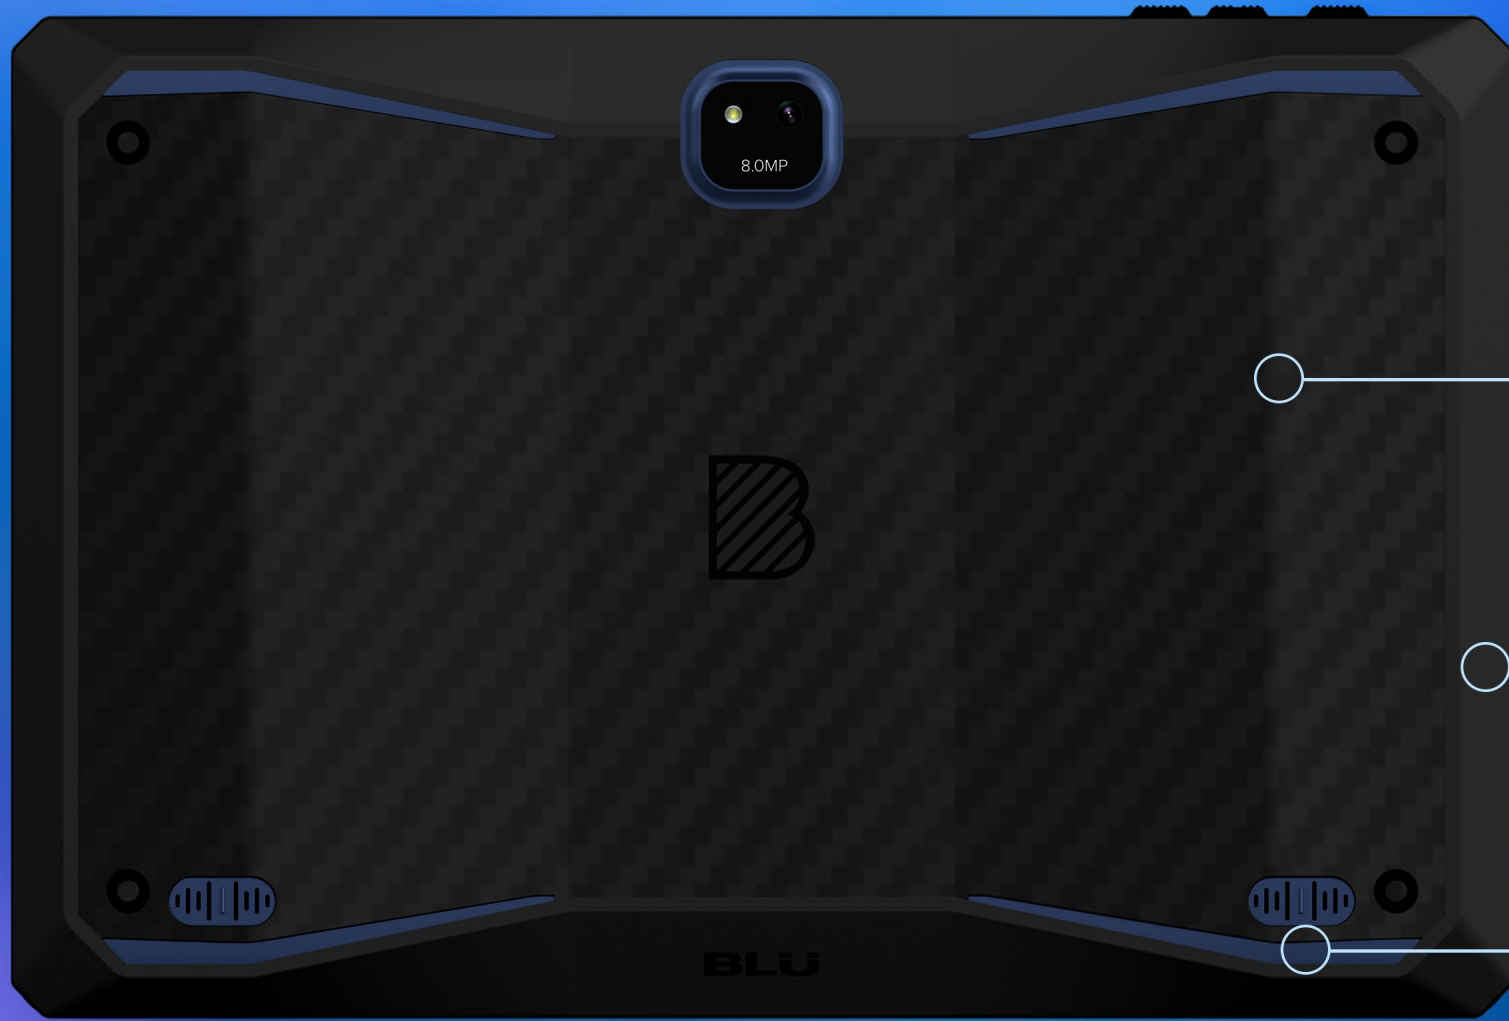

Rugged Case

Ergonomic Grip

Shock Proof

Cooling Vents