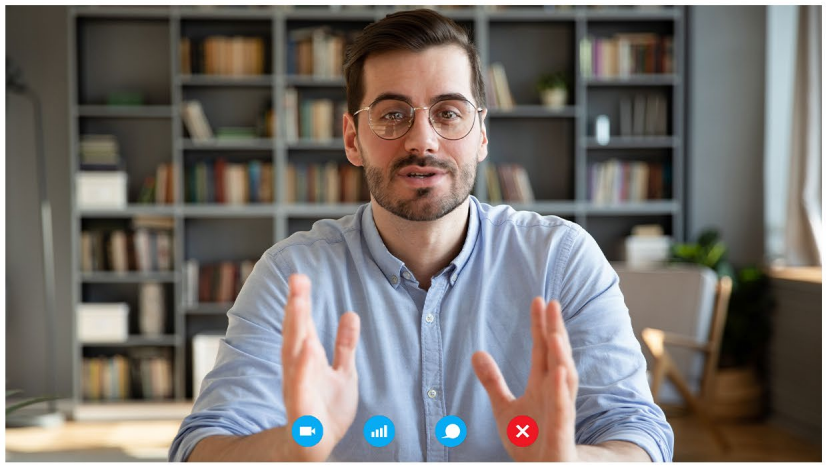

M8L PLUS

ALL ABOUT THE CURVE

Look into the M8L PLUS and see that the high definition 8" display projects the most vivid color and picture clarity. Graced with a elegant 2.5D curved glass that brings the M8L PLUS to another level.