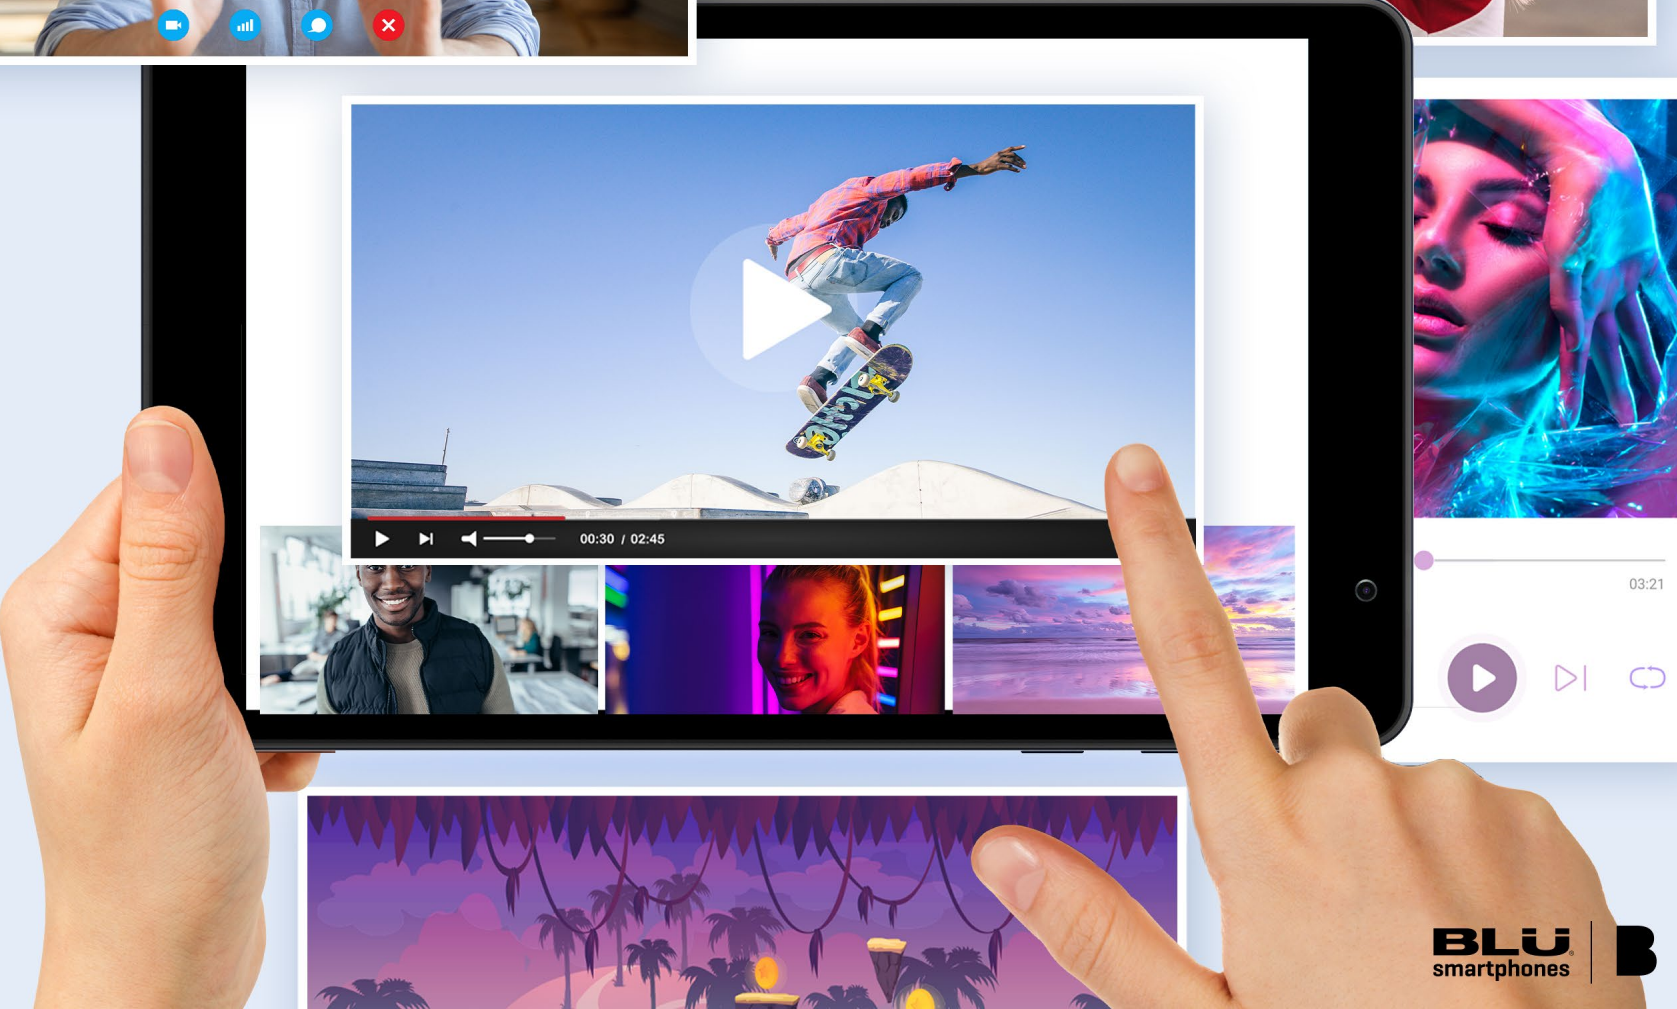

M8L PLUS

ALL ABOUT THE CURVE

Look into the M8L PLUS and see that the high definition 8" display projects the most vivid color and picture clarity. Graced with a elegant 2.5D curved glass that brings the M8L PLUS to another level.

FIRE IT UP

Quad-Core power with 2.0GHz speed that will make your life seamless. Work related emails or browsing the internet for fun nothing slows your down.

32GB INTERNAL STORAGE
3GB RAM

MOMENTS

Capture all your favorite memories with 8 Megapixel main camera and 5 Megapixel selfie. Live life to the fullest.