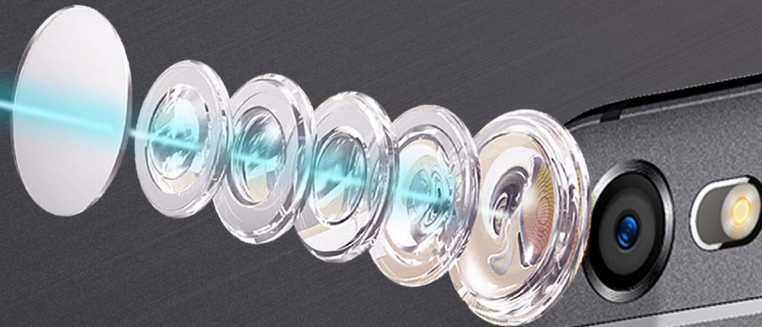

Precise Engineering

Advanced tooling technology that utilize state of the art CNC milling along with precise assembling.

Made With Real Metal

The GRAND M is CNC milled from real aluminum. With minimal plastic parts, the structure and assembly is superior. High end and premium feel for best perception value.

Optical Performance

The GRAND M has a 5 megapixel main camera with flash along with a 3.2 megapixel selfie camera with built in LED flash. Capturing all you memorable moments just got that much better.