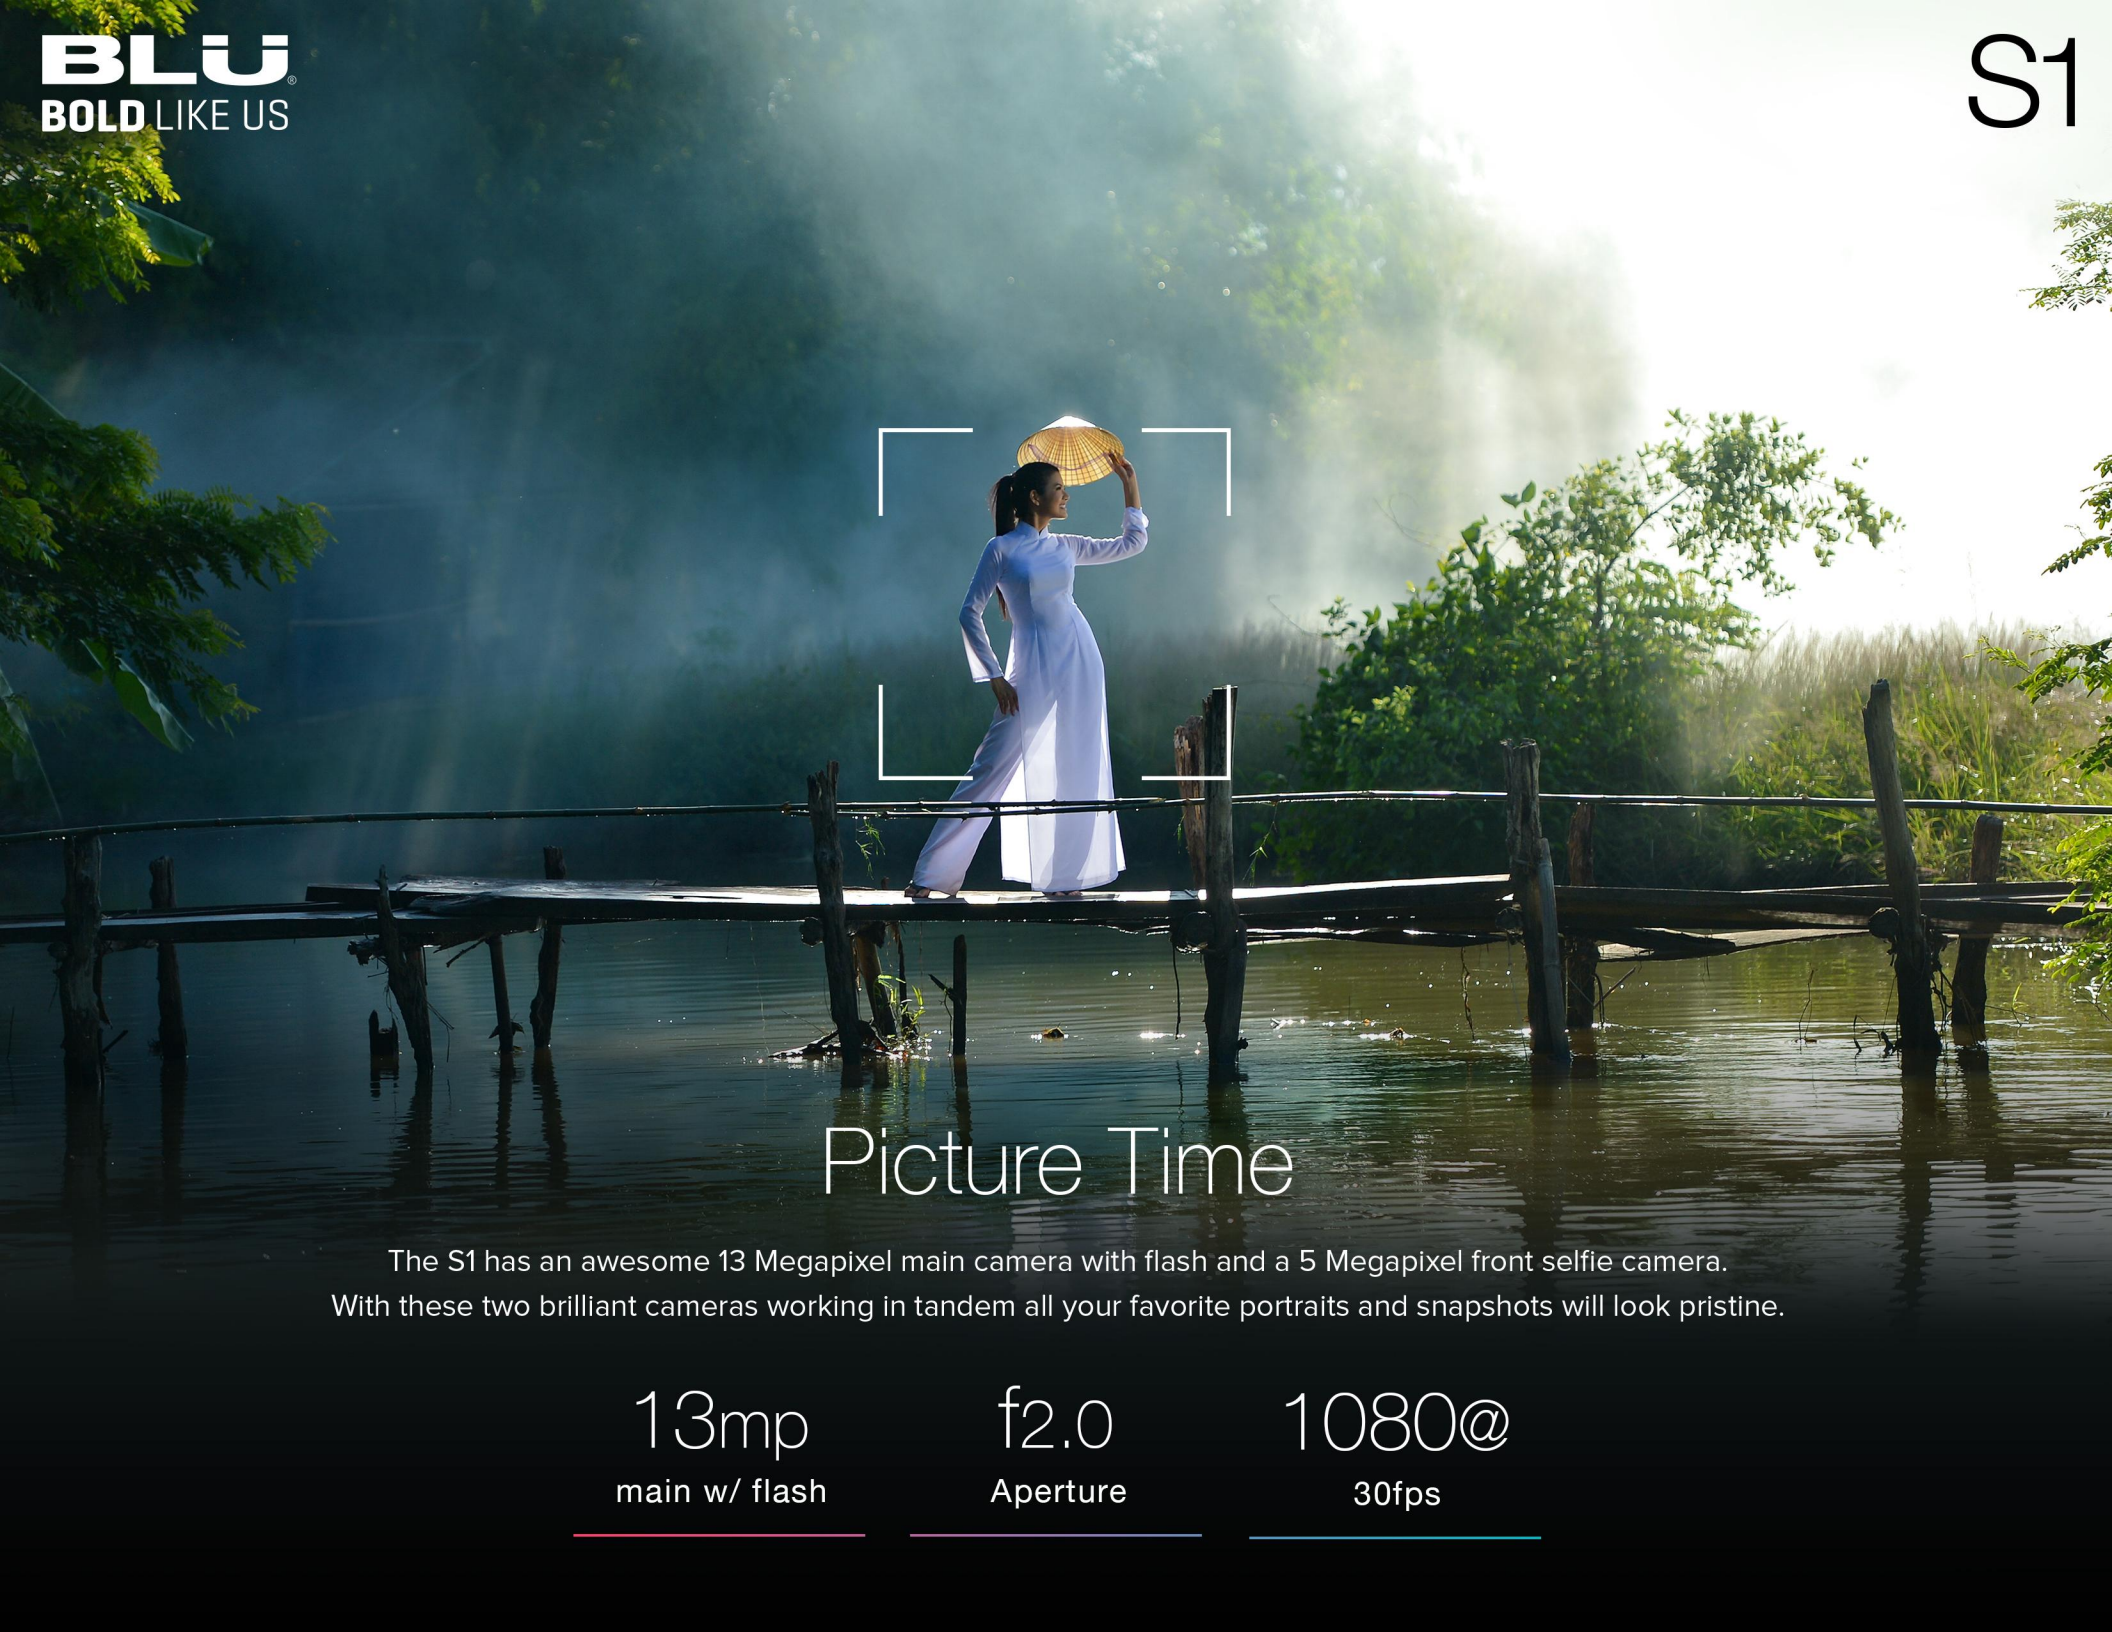

Curved Glass

Incorporating the highest grade material such as curved glass touch panel ensure excellent feedback and feel, as well as providing a gorgeous look.

Picture Time

The S1 has an awesome 13 Megapixel main camera with flash and a 5 Megapixel front selfie camera. With these two brilliant cameras working in tandem all your favorite portraits and snapshots will look pristine.