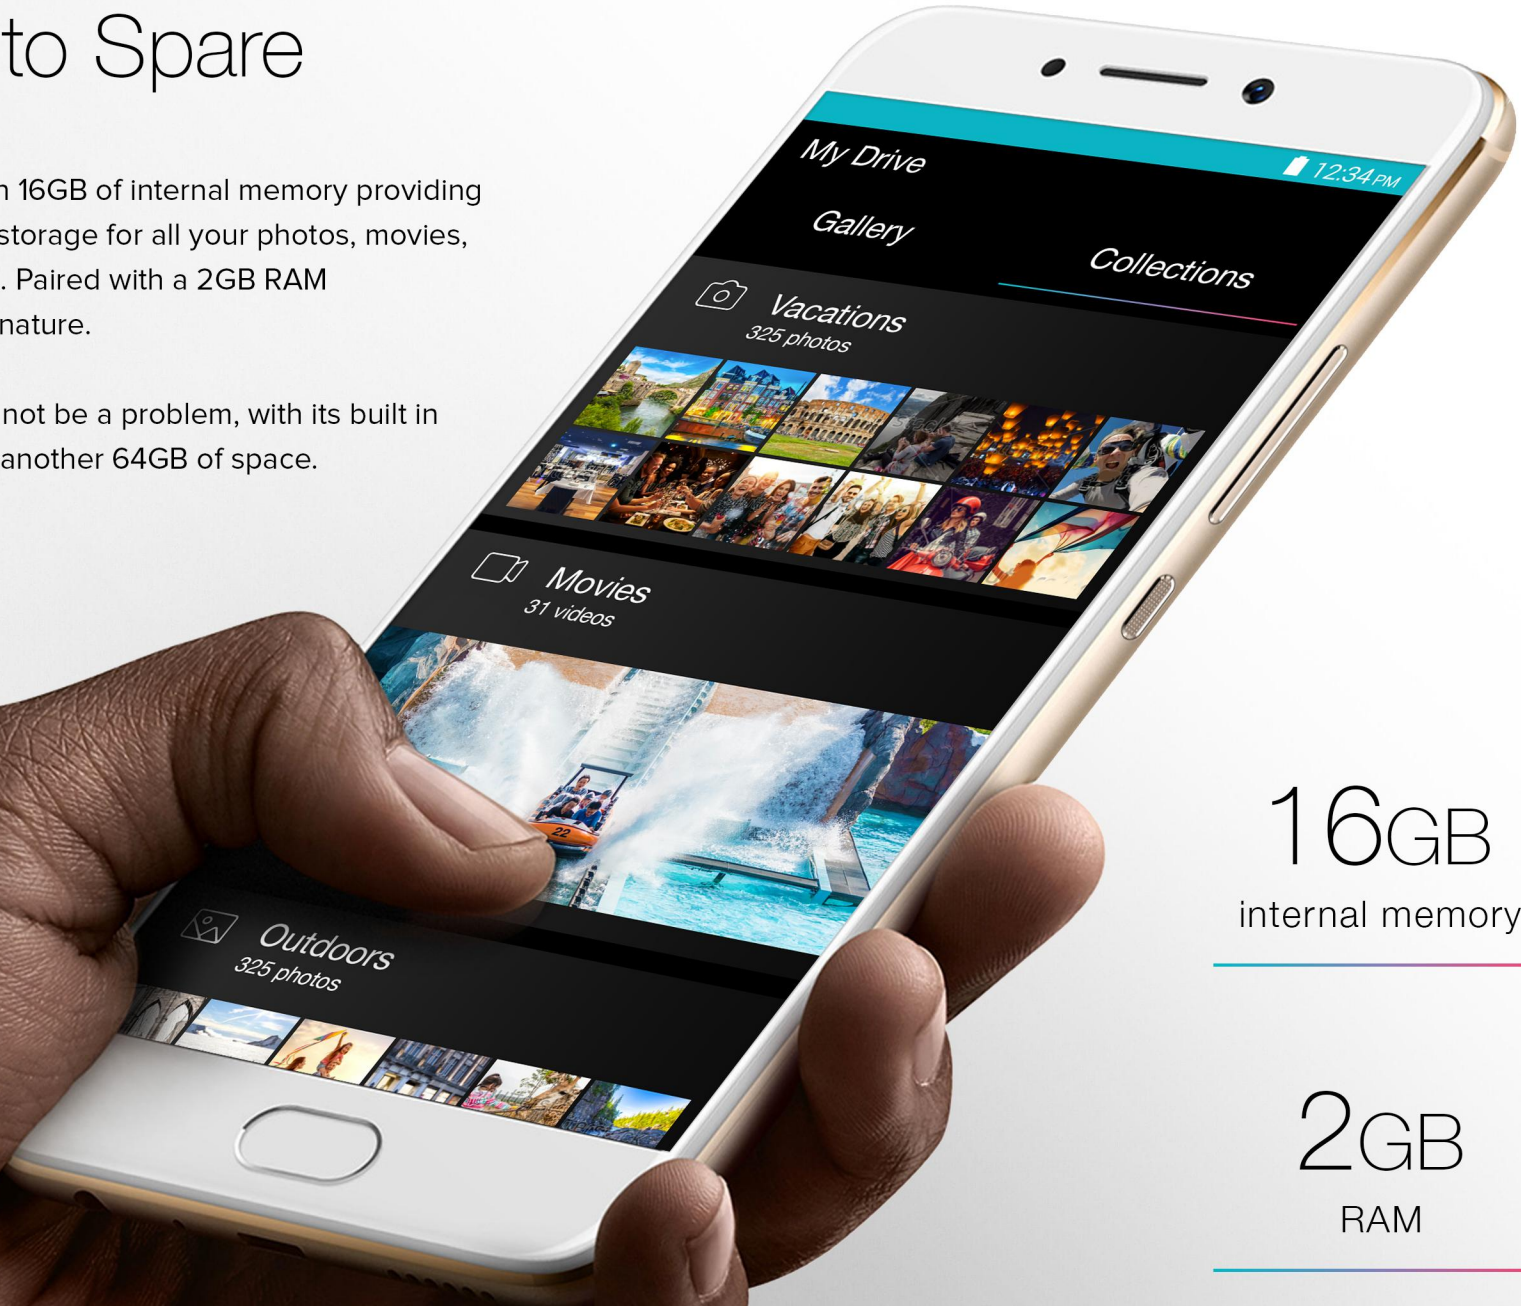

16GB
internal memory

2GB
RAM

HD Display

The S1 assures a visually stunning experience. With a 5.2" HD display showcasing all your favorite movies in stunning 720 x 1280 resolution and 282ppi, the S1 will definitely leave you breathless. View all your favorite images and pictures in vivid colors and high contrast, assuring all your favorite moments are nothing but frame worthy.