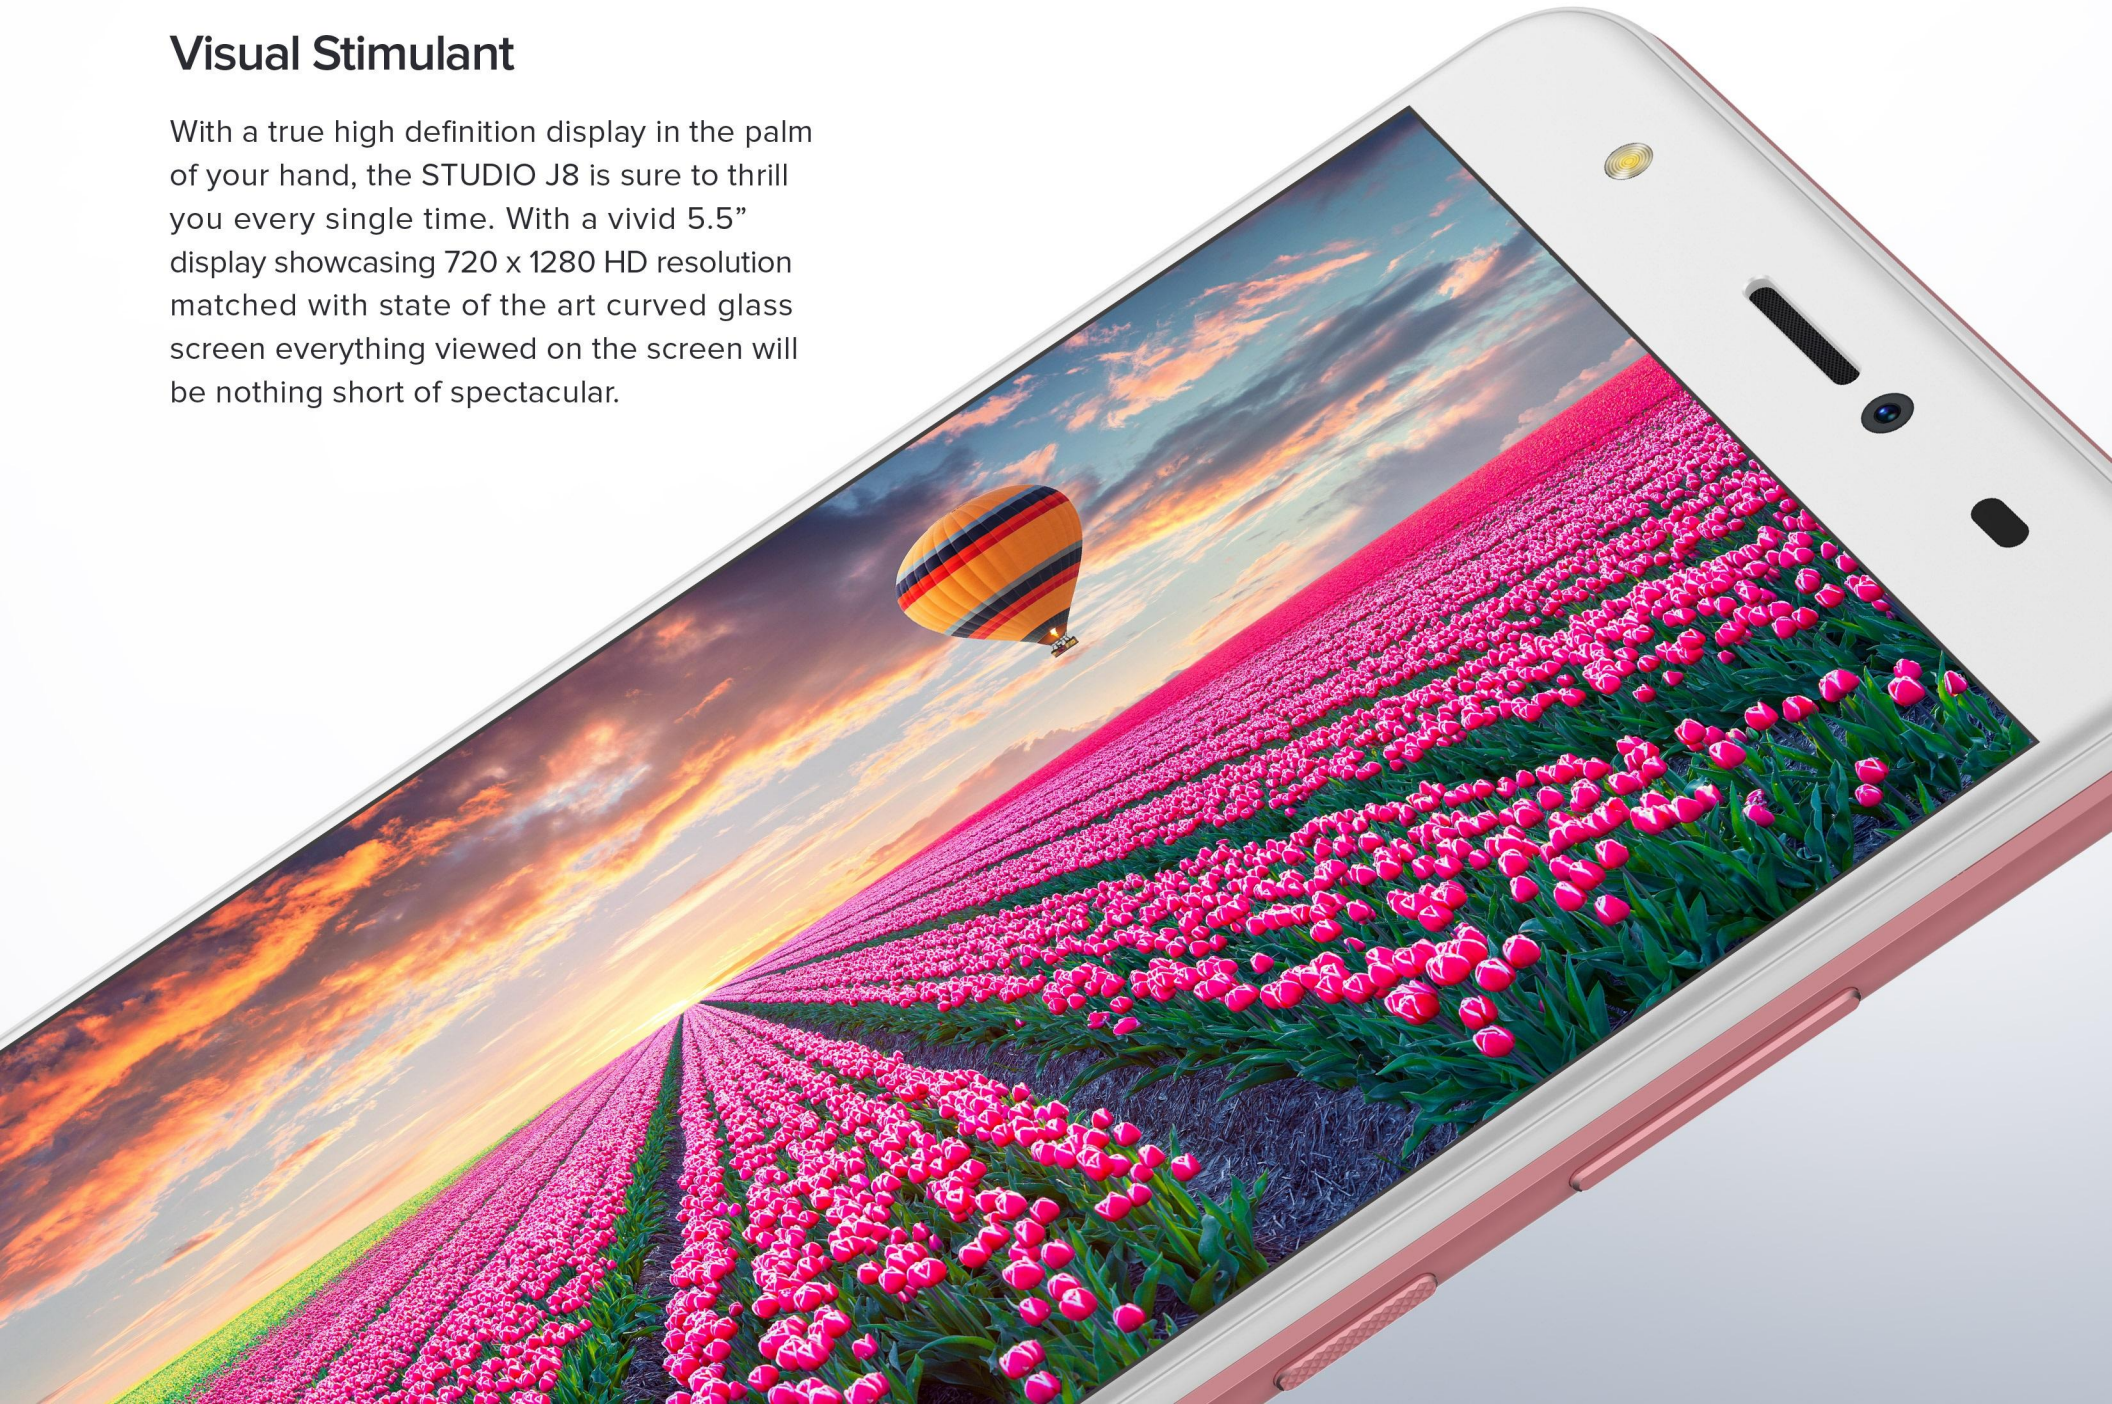

Visual Stimulant

With a true high definition display in the palm of your hand, the STUDIO J8 is sure to thrill you every single time. With a vivid 5.5" display showcasing 720 x 1280 HD resolution matched with state of the art curved glass screen everything viewed on the screen will be nothing short of spectacular.