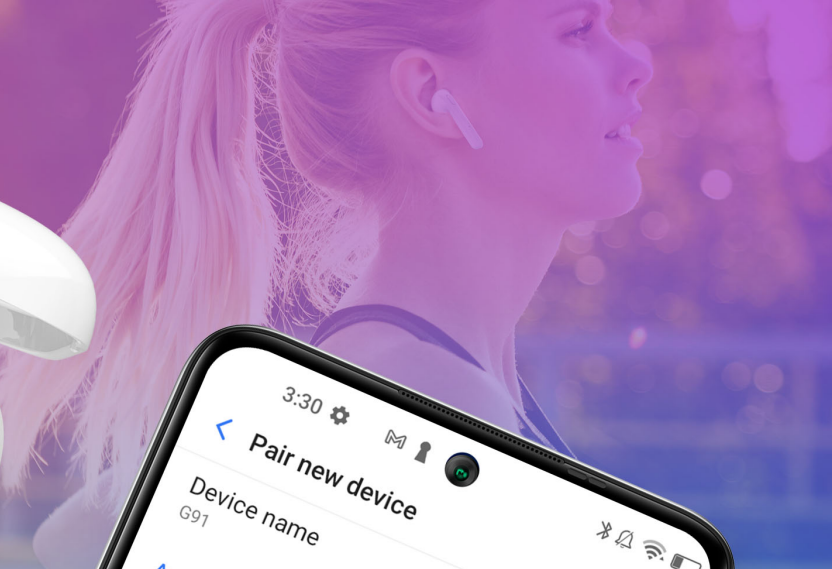

# ALWAYS ON POINT

The ARIA POD ensure audio to both ear pods for exceptional audio quality through advanced TWS Technology. Enjoy all your music without missing a beat.

aria pod

## **YOUR WAY ONLY**

Tap to control delivers an efficient interaction and better listening experience. You can double-tap the headset to play music or receive an incoming call.

aria pod

## COMFORT & SLEEK DESIGN

The elegant ARIA POD fits comfortably to your ear.  
The round and compact charging box can be carried  
around easily and freely.

aria pod

# MADE EASY

The ARIA POD is automatically powered up by simply picking an earpiece up. The left and right earphones are connected by TWS and can also connect automatically to your device if there was a previous connection.